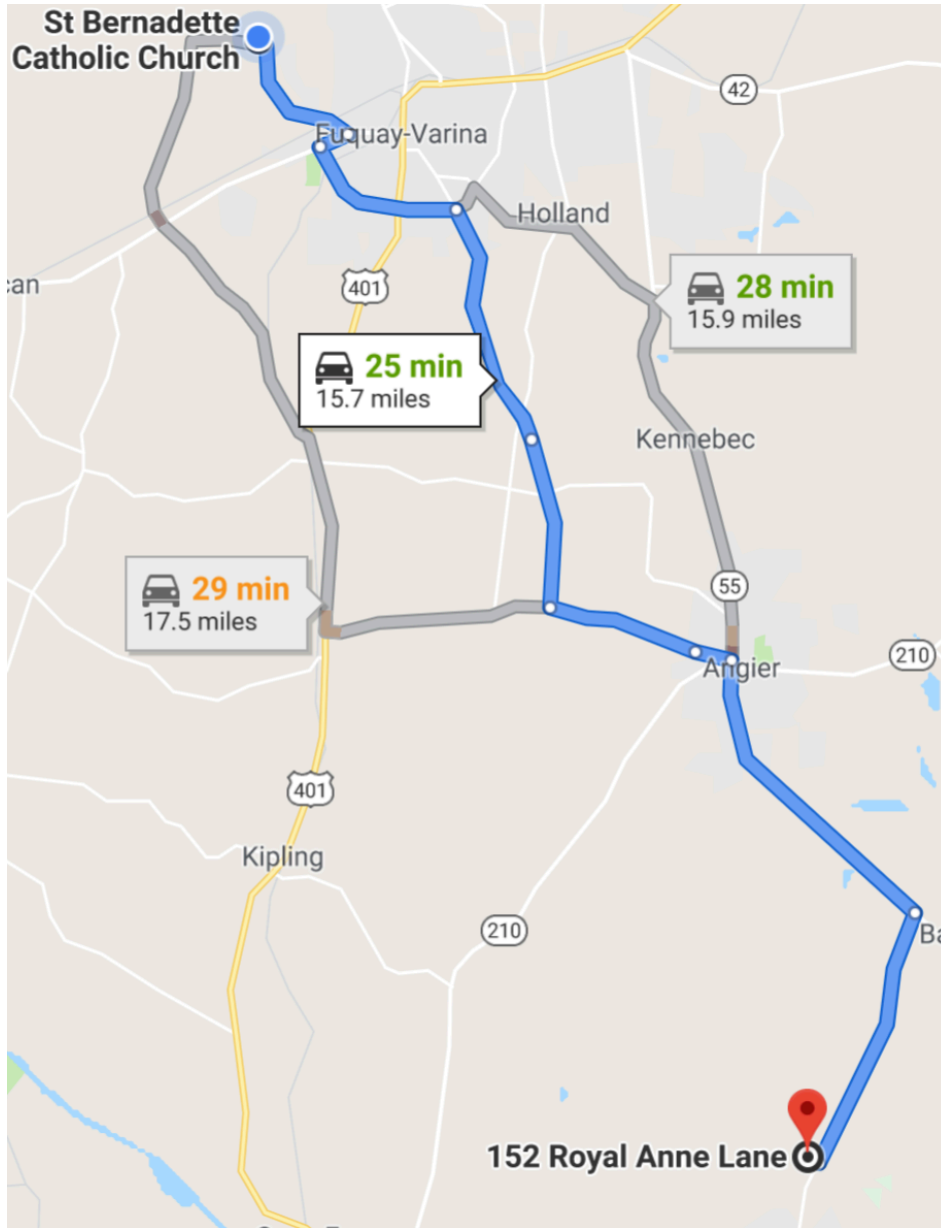

Royal

152 Royal Anne Lane

GPS Coordinates 35.4365,-78.7275

When you arrive at this address, follow the private dirt road remembering to keep left all the way to the end which is an open field. The path will wind to the right a bit and you will see a white house. The guys tend to use the back door as the main entrance so go around back and circle around the house when you leave.

25 min (15.7 miles)

via NC-55 E

Fastest route, the usual traffic

St Bernadette Catholic Church

1005 Wilbon Rd, Fuquay-Varina, NC 27526

➤ **Follow Coley Farm Rd to W Academy St**

3 min (1.5 mi) _____

➤ **Take Angier Rd, NC-55 E and Oak Grove Church Rd to Royal Anne Ln in Neills Creek**

21 min (14.1 mi) _____

↪ **Turn right onto Royal Anne Ln**

33 s (295 ft) _____

152 Royal Anne Ln

Lillington, NC 27546
